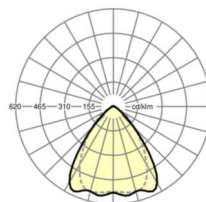

CHARACTERISTICS

Order number	19530004200
EAN number	4020863432479
Commodity code	94051190
Certification mark	IP 20, Protection class I, ENEC10 VDE, F, HACCP DIN10500/Food/IFS-application-related suitability/BRC, Indoor, CE
Impact resistance (IK rating)	IK03 (-20°C bis 25°C)
Ambient temperatur	ta -20°C to 25°C
Warranty period	5 years
State funding programs	BEG - Federal funding for efficient buildings (valid only for Germany)

ELECTRICAL ENGINEERING

Controller	Electronic driver (1 pcs.)
System output	88W
Mains voltage	230V/50Hz
Circuit breakers (inrush current)	12 pieces/B10, 19 pieces/B16, 20 pieces/C10, 32 pieces/C16
Energy efficiency class/light source	B

LIGHTING TECHNOLOGY

Placement	LED, Colour rendering/Light colour CRI ≥ 80 / 6500K
Colour tolerance (MacAdam)	3SDCM
Nominal luminous flux	13696lm
LED service life	50000h L80/B10 (Tq 25°C), 70000h L80/B50 (Tq 25°C)
Luminaire luminous efficiency	156lm/W
Beam angle	80° (C0) / 75° (C90)
UGR lat./long.	22.3 / 22.9

MECHANICS

Housing colour	traffic white RAL 9016
Dimensions (LxWxDxH)	1531mm x 55mm x 37mm
Weight (net)	1.65kg
Type of installation	Mounting rail system installation, Light structure

Dimensions

L	1531 mm	Length
B	55 mm	Width
H	37 mm	Height

DEEP-LINK

<https://www.regiolux.de/en/article/19530004200>

Reference	LED 14000lm 865
ηLB	100 %
Φ ↓/↑	98 % / 2 %
UGR lat./long.	22.3 / 22.9